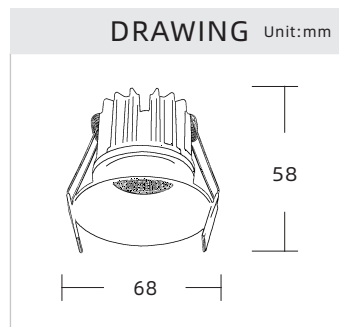

APPLICATION

- Modern Workspaces
- Institutions
- Small format Retail outlets
- Hotels
- High end Villa's