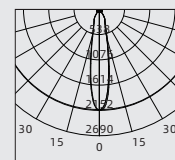

Beam Angle

Dimming Options

Photometric

For detailed technical project cut sheet can be requested by our online portal at www.priorled.com