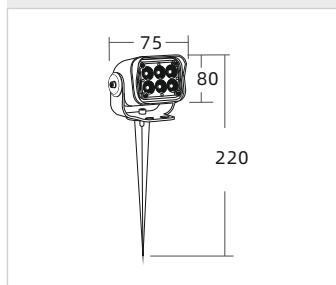

PRIOR

SL- SERIES

SPECIFICATIONS

FAMILY RANGE

Code	Power	Dimensions	Cut-out 
SL-2803-09	09W	80*75*H220mm	-

PARAMETERS

Efficacy	/
CRI	80
Adjustable	YES
Color Consistency	SDCM<3
Pf	0.5
Input Voltage	AC100-240V 50/60Hz
Operating Temp.	-20°C~60°C
Working Hours	50,000 Hrs

APPLICATION

- Gardens
- Parks
- Public Squares

DRAWING Unit:mm

LED

COB

CCT

- 3000K
- 4000K
- 6000K

Finish

GY

Material Description

Housing: Die-cast aluminum
 Reflector: Prismatic aluminum
 Diffuser: PMMA Polycarbonate

Beam Angle

Dimming Options