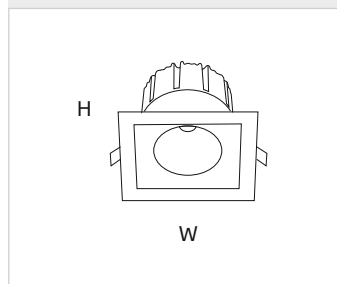

TD SERIES

SPECIFICATIONS

FAMILY RANGE

Code	Power	Dimensions	Cut-out 
TD-001DS-07	07W	90*90*H80mm	80*80mm

PARAMETERS

Efficacy	80lm/W
CRI	80
Adjustable	YES
Color Consistency	SDCM<6
Pf	0.5
Input Voltage	AC220-240V 50/60Hz
Operating Temp.	-20°C~60°C
Working Hours	50,000 Hrs

APPLICATION

- Modern Workspaces
- Institutions
- Small format Retail outlets
- Hotels
- High end Villa's

DRAWING Unit:mm

LED

COB	CCT
	<ul style="list-style-type: none">  3000K  4000K  6000K

Finish

Material Description