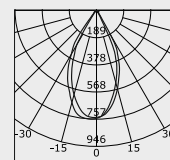

Dimming Options

Photometric

For detailed technical project cut sheet can be requested by our online portal at www.priorled.com